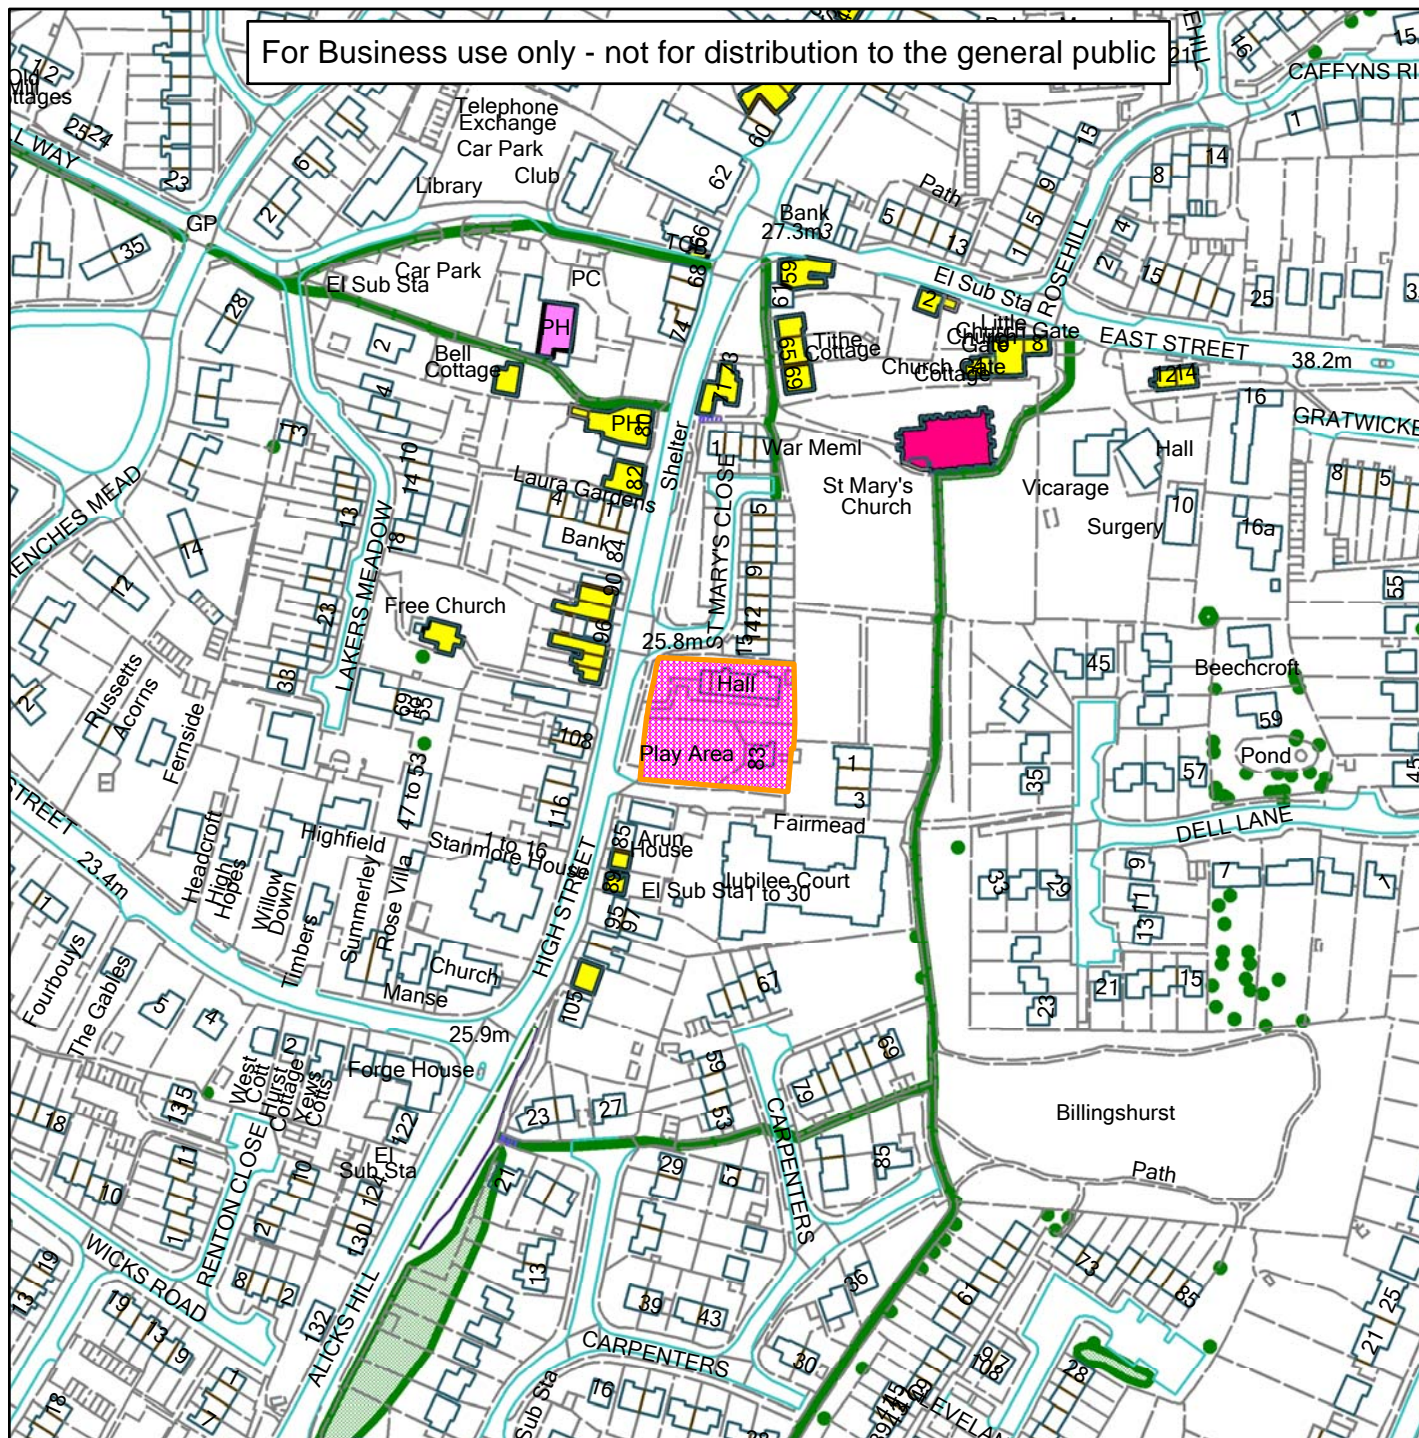

Womens Hall, 81 High Street

For Business use only - not for distribution to the general public

Scale: 1:2,500

Reproduced from the Ordnance Survey map with permission of the Controller of Her Majesty's Stationery Office © Crown Copyright 2012.

Unauthorised reproduction infringes Crown Copyright and may lead to prosecution or civil proceedings.

Organisation	Horsham District Council
Department	
Comments	
Date	31/08/2016
MSA Number	100023865